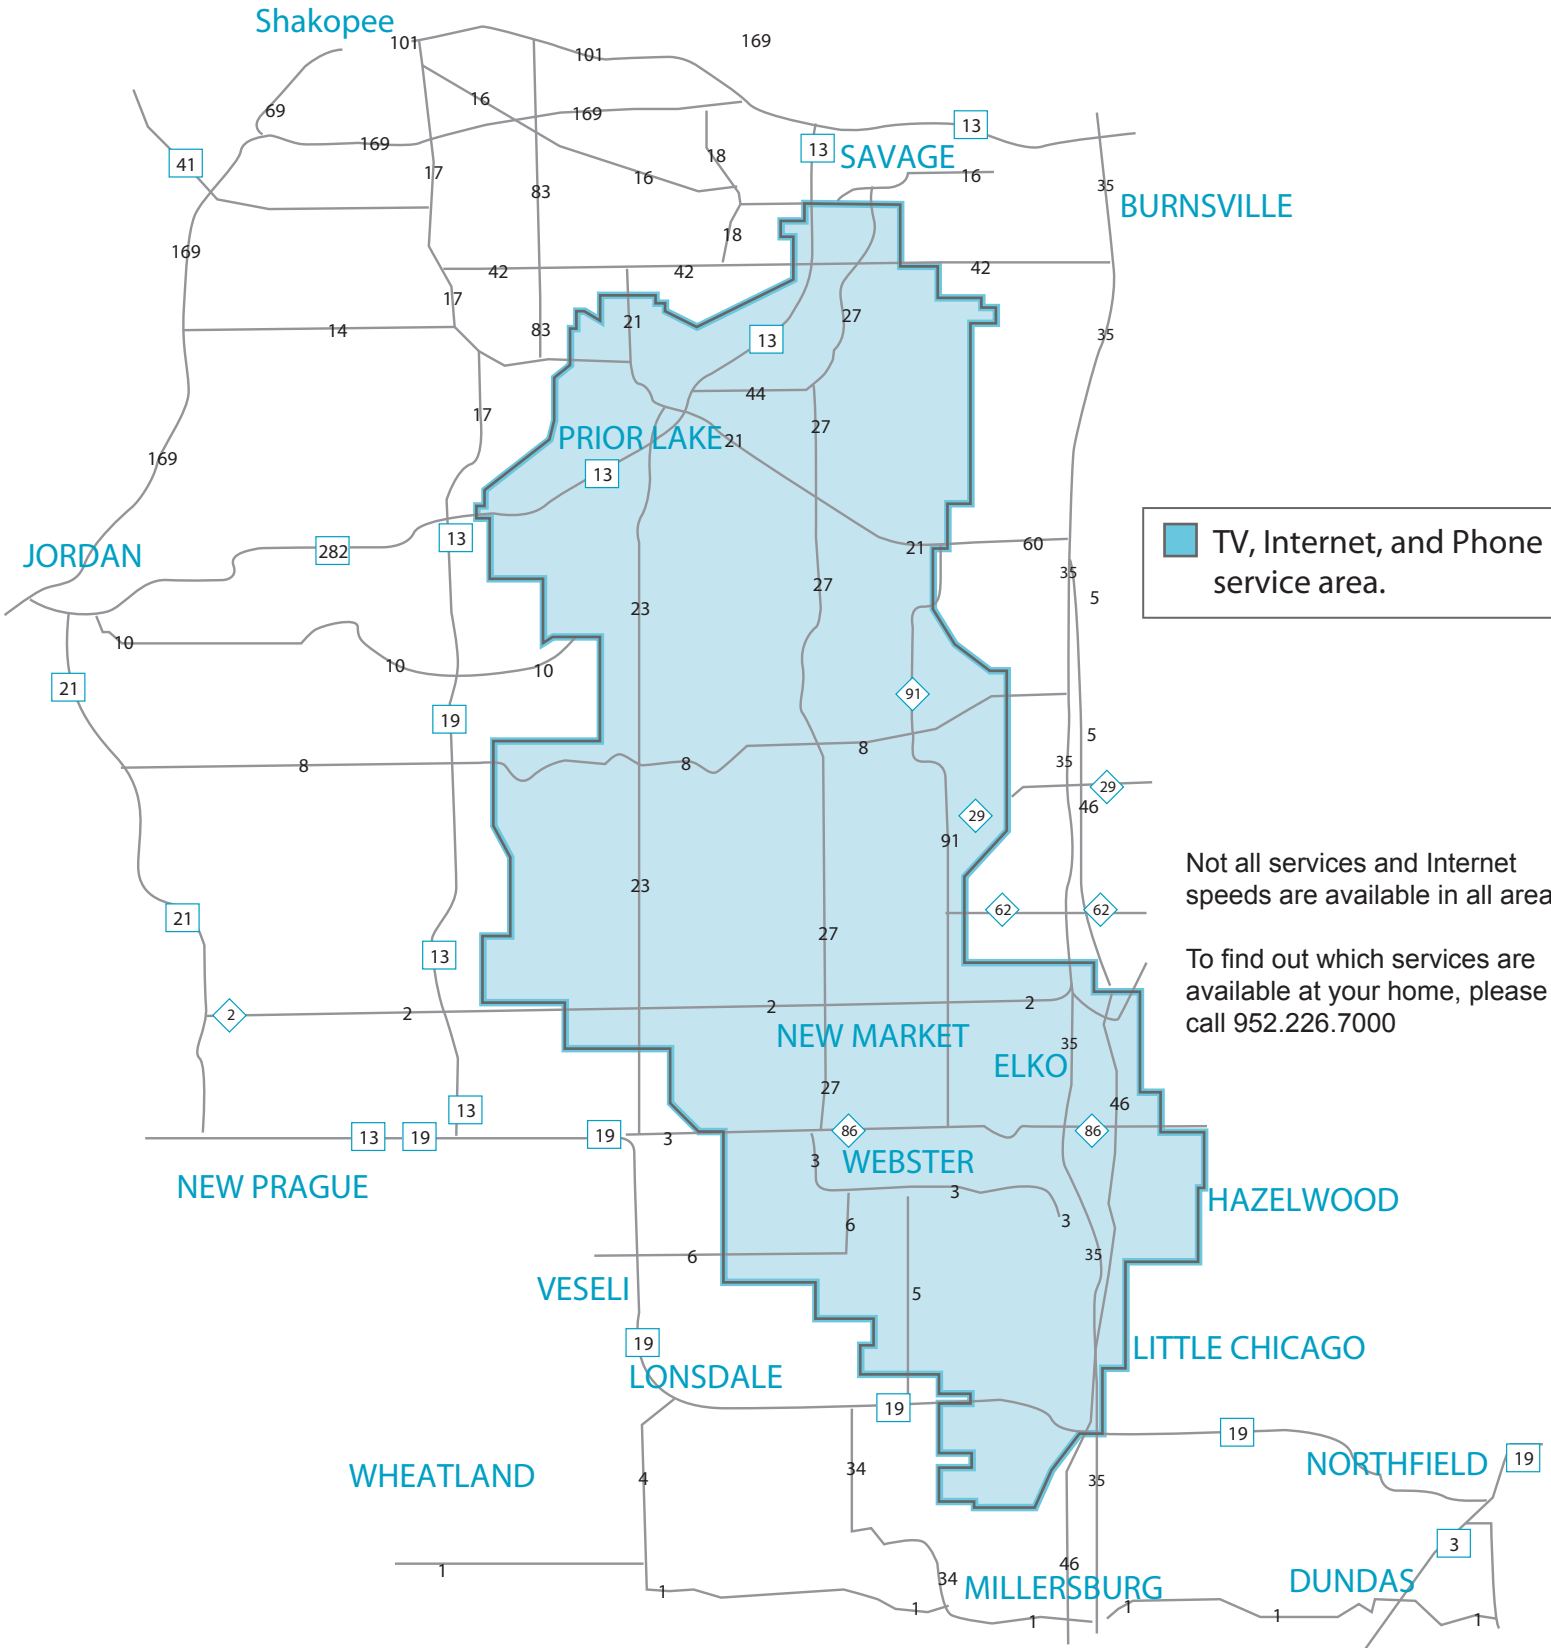

integra[®]
TELECOM
Service Area Map

■ TV, Internet, and Phone service area.

Not all services and Internet speeds are available in all areas.

To find out which services are available at your home, please call 952.226.7000